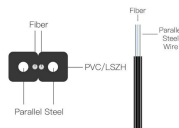

Ericson's black feed-thru weather resistant deep double sided outlet box with duplex coverplates is molded of thermoplastic elastomer which makes it non-conductive, crush proof and resistant to ...