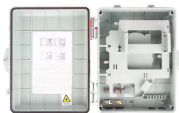

I support systems for cable support structures are used to bridge large loads and support spacings and to cre-ate complex section routes. The systems allow large sup-port spacings of wide span systems ...