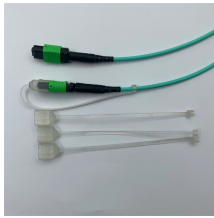

Indzawo Optic Connect

Distribution box slot clip

Distribution box slot clip

These switch box supports are great for stabilizing wobbly or protruding outlet boxes. They provide durable support and stability to the switch box, ensuring that the outlet does not move outward when ...

Product description For the quick and easy repair of stripped or damaged electrical boxes. When you have a loose electrical switch or outlet, the attachment holes in the plastic electrical box are probably ...

The telescoping box bracket fits a range of stud spacings that mounts with just two screws, then snap on the tool-less box mounting clip to quickly attach your box.

Our locking and security parts are suitable for enclosures for low-voltage distribution boards, medium voltage distribution boards, high-voltage distribution boards, programmable logic controllers, ...

RACO repair clip for plastic electrical box quickly repairs stripped out screw holes and will hold outlets and switches tight. Eliminates the need to replace the box.

Whether in a junction box or distribution box, WAGO's installation terminal blocks and connectors offer you the right product for every installation job. Push-in termination of solid conductors, such as that ...