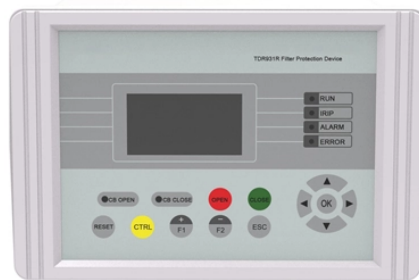

Indzawo Optic Connect

Distribution box slot clip

Distribution box slot clip

These switch box supports are great for stabilizing wobbly or protruding outlet boxes. They provide durable support and stability to the switch box, ensuring that the outlet does not move outward when ...

The telescoping box bracket fits a range of stud spacings that mounts with just two screws, then snap on the tool-less box mounting clip to quickly attach your box.

Our locking and security parts are suitable for enclosures for low-voltage distribution boards, medium voltage distribution boards, high-voltage distribution boards, programmable logic controllers, ...

Simply attach the Box Doctor clip to the broken wall box and screw the outlet into the new 6-32 thread slot. The patented design works on a large variety of thin and thick walled boxes, single ...

Need help finding the right clip? The ClarkDietrich Clip Express Service is a dedicated and streamlined support and delivery system for steel framing ...