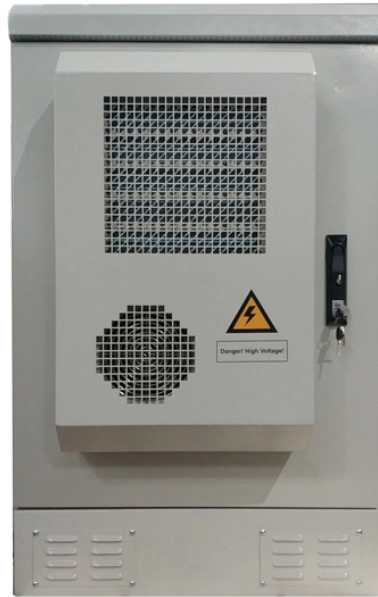

Indzawo Optic Connect

Distribution box red green

Distribution box red green

The Beetle Box portable power distribution box is great for anyone who wants an outdoor rated unit that is easy to transport. It has six 20 amp 110v GFCI dual outlets, as well as a 50 amp outlet (with ...

Vista, Vista Green, and Vista SD Underground Distribution Switchgear are purpose-built for critical infrastructure applications. Vista switchgear solves switching and protection challenges, improves ...

The Beetle Box portable power distribution box is great for anyone ...

Learn what a distribution box is, its types, and how to choose the right one for your project. Includes clear examples and expert tips.

The Power Assemblies" Beetle Box Green is a powerful, yet compact portable power distribution center. Its rugged non-conductive construction and NEMA 3R-rated receptacles make it the ideal choice for ...