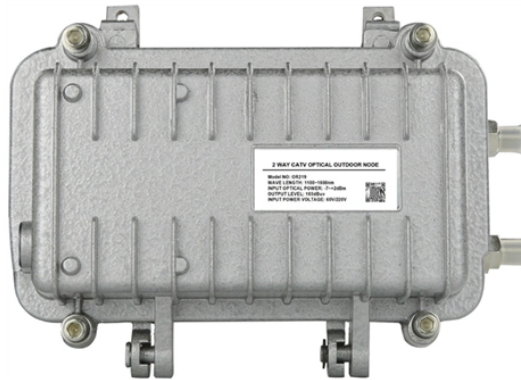

Indzawo Optic Connect

Distribution Box V Meter

Distribution Box V Meter

The distribution of something is how much of it there is in each place or at each time, or how much of it each person has.

Prices of goods are governed by the cost of the raw materials, as well as by the cost of production and distribution. He bought a map showing the population distribution of Scotland.

These higher-amperage Meter-Combination Electrical Panels are engineered to provide increased power and flexibility. Each unit comes with a factory-installed main breaker, available in either 200A ...

Equipped with a multifunctional electricity meter, leakage circuit breaker, and a maximum rated current of 20A branch circuit breaker; SAFE AND RELIABLE: This power outlet box comes with 4 NEMA 5 ...

Main breaker meter combos combine metering and shutoff. Explore options for efficient residential electrical service installations and upgrades.