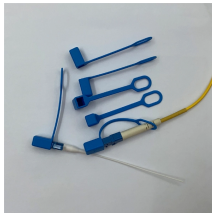

Equipped with a multifunctional electricity meter, leakage circuit breaker, and a maximum rated current of 20A branch circuit breaker; SAFE AND RELIABLE: This power outlet box comes with 4 NEMA 5 ...

Main breaker meter combos combine metering and shutoff. Explore options for efficient residential electrical service installations and upgrades.