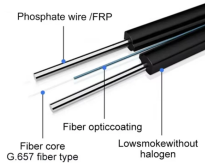

The HDX Fiber Distribution Frame is a main cross-connect or interconnect patching frame for all fiber channels in the data center. One frame consolidates patching into an incredibly small footprint, with ...