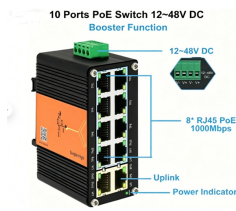

Precast distribution boxes serve to distribute the flow of wastewater ...