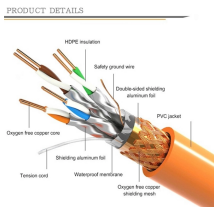

The best device for distributing solar power is a panel box for fuse bank. Before being dispersed throughout the house, the power is stored on the solar panels and goes straight to the fuse ...

This practical guide explains which connectors are used inside E-abel distribution boards and why heavy-duty connectors, industrial plugs, and cable glands from Weipu improve safety, wiring ...

Use distributor boxes for quick and clear cabling in the field. Distributor boxes bundle several cables into one master cable that is connected to the controller. Thanks to the status indicator, you have an ...