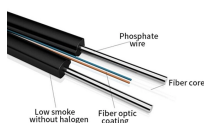

Design engineers or buyers might want to check out various Jxf Distribution Box factory & manufacturers, who offer lots of related choices such as distribution box, ip66 enclosures and electric ...