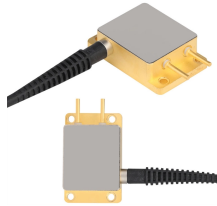

Indzawo Optic Connect

Distribution Box 50100

Distribution Box 50100

07-17 Lexus LS460 Engine Fuse Relay Power Distribution Box 82620-50100 Oem #002 \$110.00

The Lexus LS 460 Motor Engine Fuse Relay Power Distribution Box Unit (part number 82620-50100) is an essential component of the vehicle's electrical system, responsible for distributing power to ...

Choose from our selection of power distribution boxes in a wide range of styles and sizes. Same and Next Day Delivery.

The product is a Genuine Lexus OEM Part Motor Engine Fuse Relay Power Distribution Box with the manufacturer part number 82620-50100. Made of plastic, this fuse box is designed for ...

Browse power distribution boxes with circuit breaker protection and multiple outlet configurations. Shop durable solutions for construction and emergency use.

This product is a genuine OEM part for a 2007-2017 Lexus LS460 motor engine fuse relay power distribution box. It is designed for front placement on the vehicle and features durable materials with ...

Designed with safety in mind, the Champion Power Distribution Box is equipped with a built-in surge protector, circuit breaker protection and a locking safety door to keep your connections secure. The ...