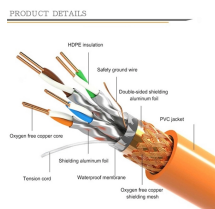

Get affordable car insurance with the coverage options you need even if you have a less-than-perfect driving record through Direct Auto Insurance.