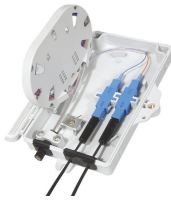

### Overview

The largest online selection of professional grade electrical crimp connectors, wire connectors, and butt splice terminals made right here in the USA. Pricing (USD) Filter the results in the table by unit price based on your quantity. A tariff of 10% may be applied if shipping to the United States. Perfect for trucks, boats, and vehicles. This is why our fully metal-shielded connectors not only provide a waterproof seal between plug and socket, but. Spring-loaded contacts, also known as "pogo pins" in reference to the toy they resemble, are commonly used to establish electrical contact between two objects whose relative mechanical position cannot be well-controlled, or a connector system tolerant of frequent mating/unmating cycles is.

Our Gel Products including GTAP, GelWrap, GelBox and RayGel Plus joints are known to be quick, easy and clean to install. They are filled with PowerGel sealing gel that is rated to 90°C continuous ...

Get the best deals on Jones Wire & Cable Connectors 12 Pins when you shop the largest online selection at eBay . Free shipping on many items | Browse your favorite brands | affordable prices.

Mouser offers inventory, pricing, & datasheets for 12 Position Pin (Male) Circular MIL Spec Connector.

This is why our fully metal-shielded connectors not only provide a waterproof seal between plug and socket, but the hermetic receptacles, typically mounted on the cryostat also offer the highest levels of ...