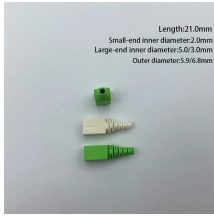

Microsoft is radically simplifying cloud dev and ops in first-of-its-kind Azure Preview portal at portal.azure

Contact Us

For more information, pricing, or custom solutions, please contact us:

Website: <https://www.indzawo.co.za>

Email: sales@indzawo.co.za

Phone: +27 71 296 8473

Address: 22 Quantum Street, Midrand, 1685, Gauteng, South Africa

This document is for informational purposes only. Specifications subject to change without notice.