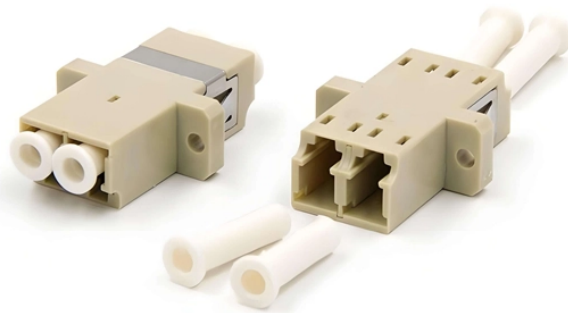

Debugging the ONU Optical Network Unit 25G

Debugging the ONU Optical Network Unit 25G

The PMD requirements for the 25G signals of 25GS-PON are contained in clause 141 of IEEE Std 802.3caTM 2020, Draft Standard for Ethernet, Amendment: Physical Layer Specifications and ...

The OLT provides an integrated access box for Passive Optical Networks. OLTs are typically chassis with one or more line cards inside, and on each line card there is one or more PON transceiver, ...

This document provides commands for debugging and collecting information from DASAN OLT, ONUs, and SIU cards. It lists show commands to check ONU service information, status on the OLT and ...

The Pluggable ONU (Optical Network Unit) extends the fiber network into hard-to-reach places or last-mile applications with seamless integration directly into Cambium radios such as ePMP™ ...

The embodiment of the application discloses a remote debugging method and a remote debugging system for a GPON ONU.