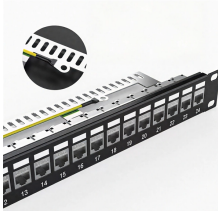

8K@60Hz KVM Switch 1 Monitors 2 Computers Displayport 4K@120Hz DP KVM Switches Single Monitor Dual Port for 2 PC/Laptops Share 4 USB 3.0 Ports Support Extended & Duplicate Display ...