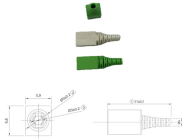

camdenspitandlarder