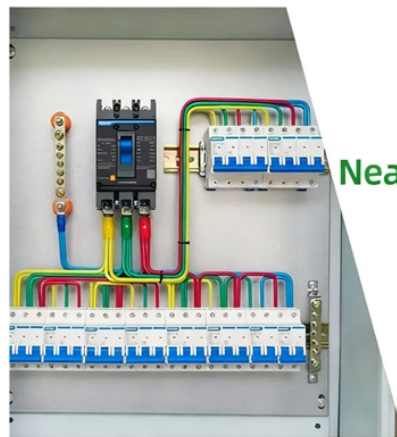

Cut-off cable tray

DETAILS DISPLAY

Focus On Every Detail

01

Neat & Clean
Layout

Cleaner arrangement
of components,
Easy to operate

Cut-off cable tray

Cable Drop Out, Non-Metallic, Black.

Discover cable trays that elevate your setup. Get easy-install, expandable solutions to neatly organize cords in your office, home, or workspace.

Channel cable tray secures cables using Eagle Basket pre-punched holes. New pre-punched holes allow the secure attachment of cables to the inside of the channel without the need to drill holes, ...

Cut, bend, and connect these wire mesh tray systems to route cable and hose in configurations such as curves, slopes, and tees. They are a lightweight option for organizing bundles of cable and hose ...

Properly designed and installed cable tray system provides reliable support of control, communication, data, instrumentation and power cabling and wiring.

There are a large number of cable tray fittings that are made compatible with each type of tray. These fittings help in maintaining support of the cable tray system. Shop Graybar's collection of cable tray ...