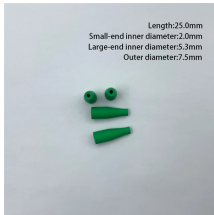

CUSTOMIZE definition: to modify or build according to individual or personal specifications or preference. See examples of customize used in a sentence.

Explore high-quality wire mesh cable trays from Patil More Exports. Customizable sizes, durable stainless steel and galvanized finishes, fully certified for industrial and export bulk orders. Ideal for ...

Design your perfect customized cable trays! Customize materials, sizes, structures, and finishes. Reliable, durable, and tailored for your project's success.

Contact Us

For more information, pricing, or custom solutions, please contact us:

Website: <https://www.indzawo.co.za>

Email: sales@indzawo.co.za

Phone: +27 71 296 8473

Address: 22 Quantum Street, Midrand, 1685, Gauteng, South Africa

This document is for informational purposes only. Specifications subject to change without notice.