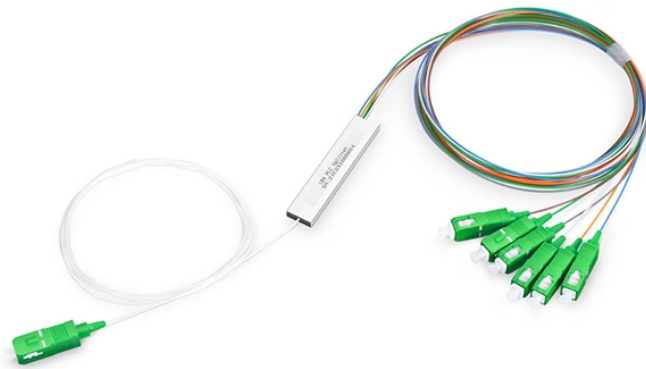

Customized Fire Cable Trays in Zhengning

Customized Fire Cable Trays in Zhengning

Our cable trays are specifically designed to handle the rigorous demands of fire safety systems while ensuring efficient cable management. Sourced from trusted manufacturers in China, I can confidently ...

Discover high-quality fire-resistant cable trays for enhanced safety and compliance. Ideal for safeguarding cables in critical environments. Explore our options now!

There are galvanized, hot-dipped zinc, steel, stainless steel, aluminum, glass fiber reinforced plastic and other materials for customers to choose from, but also according to customer requirements to ...

With a focus on durability and fire resistance, our cable trays are available in widths ranging from 50 mm to 1000 mm, providing flexibility in design and installation. The length of the tray can be customized ...

NewReach provides fire-rated cable trays that help prevent or slow the spread of fire. These trays are made from fire-resistant materials and feature specialized coatings that can withstand high ...

Shop high-quality fire rated cable trays and accessories for reliable transmission and transformation equipment. Bulk orders and custom shapes available.