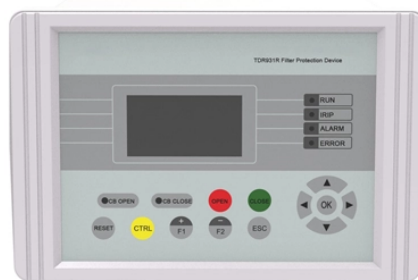

Customized Explosion-proof Distribution Box from Ecuador