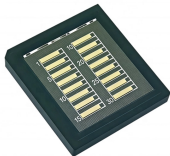

Based in UAE, we provide our clients with a full service and quality-focused supply of precise custom-made products, making us stand out from the rest of the supplying companies.