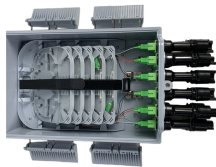

OSFP connectors are slightly larger than QSFP-DD connectors but offer increased thermal performance and signal integrity at high data rates. The OSFP system supports higher-power modules and is ...