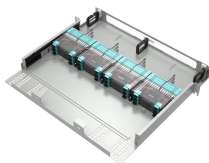

Browse power distribution boxes with circuit breaker protection and multiple outlet configurations. Shop durable solutions for construction and emergency use.