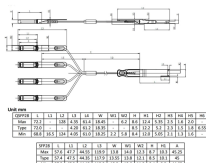

I need some help to understand the stepwise approach to split my existing core switch stack of 2 x c9500 into separate core switches (like Core1 & Core 2). Will appreciate your help.