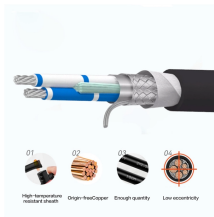

Copper Pipe Cable Tray Price Calculation

Overview

Calculate cable tray fill ratio, weight loading, and derating factors for multi-standard compliance. This calculator features an interactive interface with advanced visualizations. Using 3/4" conduit for each cable at .27/ea into the box for. Determine the total usable cross-sectional area of the cable tray by multiplying its width by its height (or depth). For mixed cables, sum the areas of all individual cables. Determine conduit size, fill percentage, pulling tensions, cable sidewall pressure, and jam probability with the new Re 3TM Cable Pull Calculator.

Copper Pipe Cable Tray Price Calculation

7) Once the calculate button has been selected, the program will take you to the output page, where the tray size needed will be displayed, as well as the article of the NEC that it falls under.