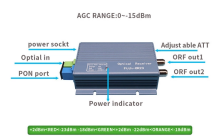

Copper is essential for human life and supports your bones, immune system and skin. Copper is found in many foods, so most people don't need a supplement.