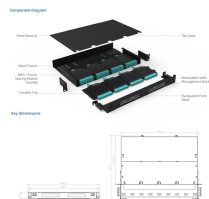

To have control is to have the power to run something in an orderly way. A skillful teacher maintains control over students who might otherwise waste time or be disruptive.