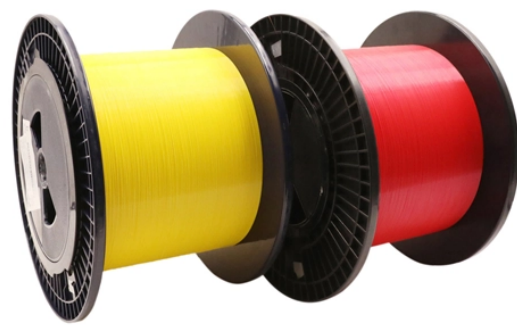

Control Cabinet RF Wiring