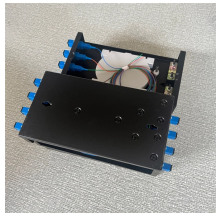

2U rack servers with 1- to 4-socket AMD, Intel, and Ampere CPUs, NVMe drive bays, and expansion slots for GPUs, networking, and storage for scalable, energy-efficient enterprise workloads.