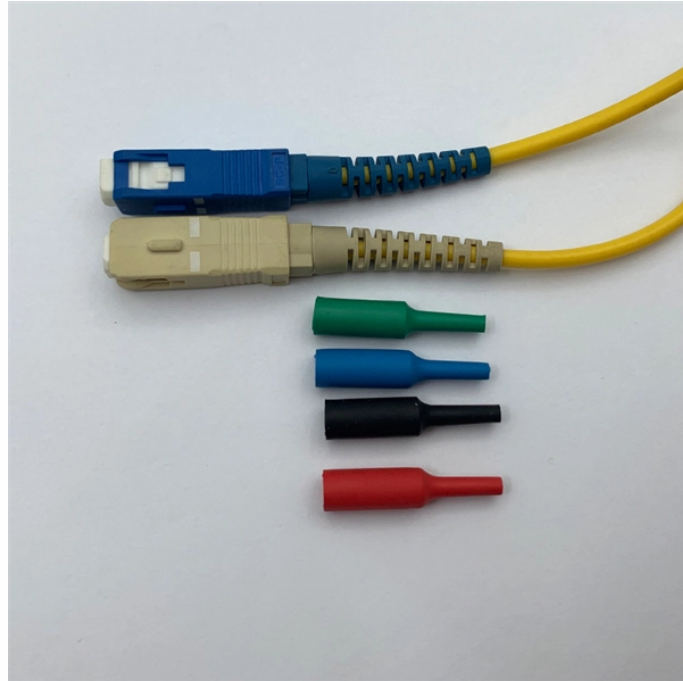

Congo OTN Router LPO

Overview

Use the following commands to configure LAN and OTN transport modes: LAN transport mode is the default mode. The term “MUX” refers to the multiplexing or the aggregation of many clients into a single data stream. The line side card receives the electrical signal, modulates the signal as required, wraps the signal in a OTN (G 709) formatted frame. The data is then transmitted in an optical DWDM wavelength, now. Involve us with your ICT and security needs from the outset and we will develop a system from a range of suppliers that gives maximum reliability and cost-efficiency. With experience across the Middle East and Africa, from complex projects to minor upgrades, 3W Networks can provide complete turnkey. This paper highlights the benefits of utilizing OTN for Access networks by reducing the overall costs and saving expensive router ports to reduce overall capex spend. As the amount of traffic increases in today's networks, there is a need to handle traffic at larger granularities. 709 and allows network operators to converge networks. Cisco Blogs / SP360: Service Provider / The Next-Generation Transport Network: Solution Options There are a number of options for modernizing your transport network, including native TDM switching over the