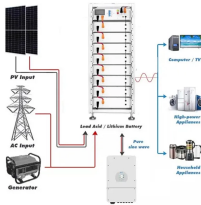

Comparable Lululemon pants? By eedub
September 23, 2020 in Golf Style and Accessories