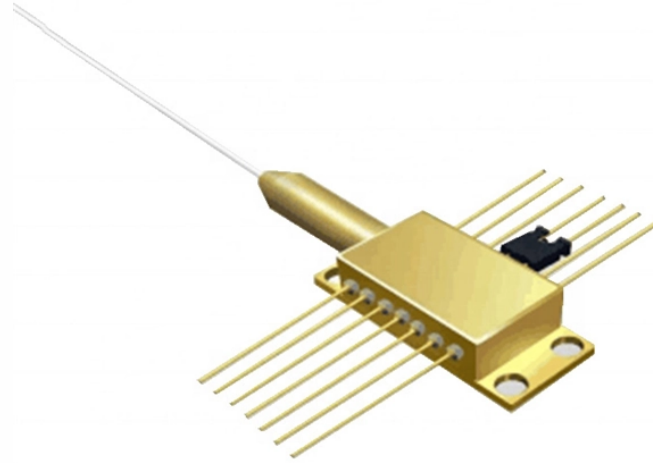

## Complete set of electrical distribution boxes surface-mounted main box

## Complete set of electrical distribution boxes surface-mounted main

Shop surface mount electrical boxes for your next electrical project. Order electrical boxes online today with fast shipping and easy returns.

This versatile box is specifically designed for convenience outlets, switch boxes, or small junction boxes, making it a popular choice for exposed work applications.

12 Way Three Phase Distribution Board is where the electrical supply is distributed from within the building. The main supply cable comes into the board and is then distributed to the breakers and ...

Extra discount: 5,00 % EDFK-18/1 Distribution box, surface mount, smoke door, N/PE rail 1×18 modul, IP40, (H×W×D=220×364×96mm) Net 24.53947 EUR 23.31250 EUR Gross 31.16513 EUR 29.60687 ...

Discover Solera's Arelos surface-mounted distribution boxes, available from 2 to 56 modules, with smoked door options and durable IP40 and IK08 design.