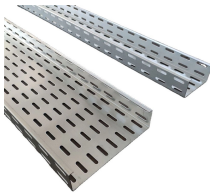

Comoro cable tray brackets and accessories

Comoro cable tray brackets and accessories

APPLICATION: connect & install cable tray system, splice tray sections when forming end-to-end connections, turns, reductions and intersections.
EASY TO USE: bolt cable trays together for custom ...

Shop Our Inventory Of Cable Tray Fittings Online. Graybar Is Your Trusted Distributor For Cable Tray And Fittings.

Cable tray accessories including light, medium, and heavy duty cable tray. Durable cable tray widths from 50mm to 150mm for all installations.

APPLICATION: connect & install cable tray system, splice tray sections when forming end-to-end connections, turns, reductions and intersections.
EASY TO ...

Home conduit, raceway & strut cable tray & accessories Cable Tray Fittings & Accessories

These are the most corrosion-resistant tray systems we offer for routing cable and hose in configurations such as curves, slopes, and tees. Cut, bend, and connect the wire mesh trays.

Package Quantity: 2, Sold in pairs. Cable Tray, Divider Strip, 2 Inch, COT30, For cable separation within a single tray.