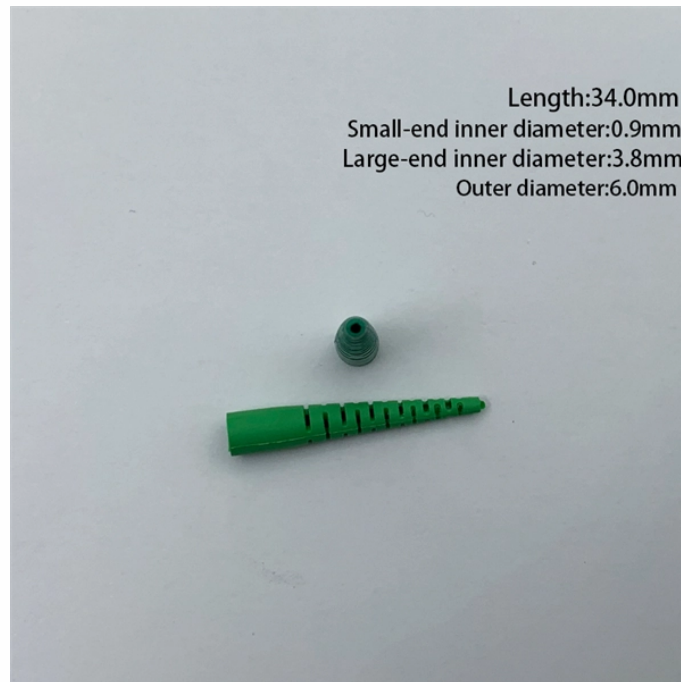

Communication Tower Assembly Team

Overview

We design, fabricate, and install towers, provide tower reinforcements and foundation repairs both nationally and internationally. Our experienced staff has the. Custom Tower is a nationwide leader in communication towers, offering expert services in tower manufacturing and installation, microwave installation, antenna mounting, and other critical infrastructure installation. Tilson provides turn-key services for new site builds, modifications, and line and antenna installation.