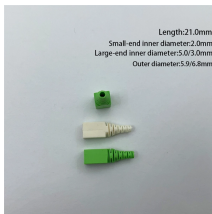

1. usually; ordinarily: he was commonly known as Joe. 2. derogatory in a coarse or vulgar way: she dresses commonly.