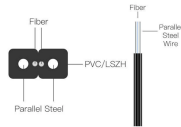

Commonly Used Core Layer Switches by Huijue

(Definition of commonly from the Cambridge Advanced Learner's Dictionary & Thesaurus © Cambridge University Press)