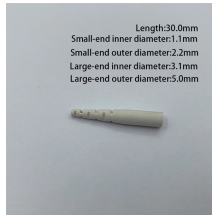

Fusion Splice Tray 48 cores is designed to provide a place to store the fiber cables and splices and prevent them from becoming damaged or being misplaced.