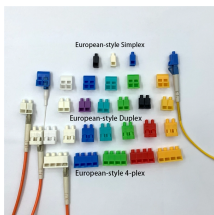

Full text of "NEW" See other formats Word . the, > < br to of and a : " in you that i it he is was for - with) on (? his as this ; be at but not have had from will are they -- ! all by if him one your or up her there ...