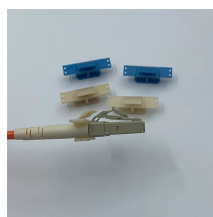

1 MWh battery energy storage system is an integrated energy storage device designed. The equipment features energy-saving, small footprint, high energy density, and strong environmental adaptability.