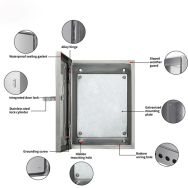

## Cable trays troughs

Choose from a wide array of cable tray products designed by MonoSystems, the leader in cable management equipment.

Open-Frame Cable Trough mounts horizontally on rack angles to support cables and power cords. ProLine Horizontal Cable Trough provides cable routing from front-to-back. EconoTrough protects ...

Husky Trough Tray is a cable tray consisting of ventilated or solid bottom contained within longitudinal side members. Our solid bottom trough tray is used to carry smaller instrumentation, data ...

Choose from our selection of cable troughs, including raceway, wire duct, and more. Same and Next Day Delivery.

From heavy power cable pathways on oil drilling platforms to data center cabling, explore the cable tray that's strong yet easy to install. Fast installation with dependable support.