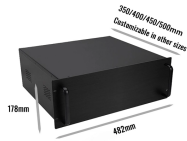

Heavy duty cable trays and cable ladders are manufactured from pre-galvanized, electro-galvanized, or hot-dipped galvanized sheet metal, designed to meet ideal environmental working conditions for ...