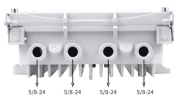

Choose from our selection of wire and cable, cords, wire rope and end fittings, and more. Same and Next Day Delivery.