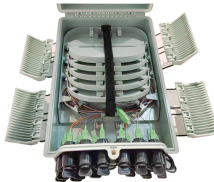

Browse a diverse range of cables built to withstand everyday use. Find fast-charging, data-syncing, and versatile solutions for your home, office, and beyond.