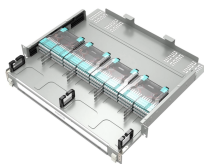

These tray bolts and serrated flange nuts are specially designed for the rapid installation of cable tray and give a superior fixing than traditional roofing bolts.

The screw-on cable tray systems are used to support and route all kinds of cables, taking the approved load values into account. Depending on the corrosion protection used, they can be mounted both ...

Our cable tray bolts are zinc plated have a cross-slot head and come with serrated flange nuts.

Cut, bend, and connect the wire mesh trays to route cable and hose in configurations such as curves, slopes, and tees. They are a lightweight option for organizing bundles of cable and hose while ...

APPLICATION: connect & install cable tray system, splice tray sections when forming end-to-end connections, turns, reductions and intersections.
EASY TO USE: bolt cable trays together for custom ...

Contact Us