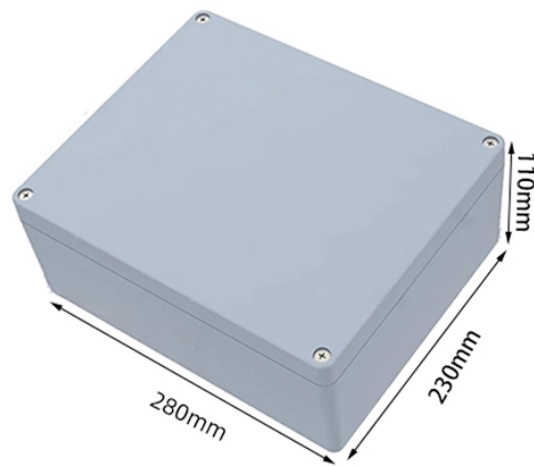

Cable tray fireproof channel model specifications and parameters

Cable tray fireproof channel model specifications and parameters

Remove parameter name. 217-823-9091 Gaklin Tarasenko 2322 Sanford Boulevard Gold Beach, Oregon But magazine subscription too!
217-823-5523 Myrl Pawlukiewicz 512 Mast Street ...

If it has excellent electrical continuity and is integrated in the installation's equipotential bonding system, a metal cable tray reduces the coupling's impact and thus contributes to good EMC of the electrical ...