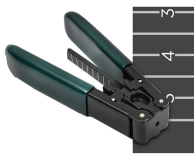

Cable tray elbow cover plate

Cable tray elbow cover plate

Mengenal Angka Romawi: Cara penulisan, Contoh, Sejarah & Penggunaan. Angka ini dulu digunakan oleh bangsa Romawi kuno.

These fittings are used in conjunction with cable trays to support cables in ventilation holes, assist with directional change of piping systems, and aid cable channelling around obstacles.

Discover our 60° Horizontal Elbow for cable tray systems. Contact us today for availabilities and receive a quote. Fast shipping guaranteed.

These fittings help in maintaining support of the cable tray system. Shop Graybar's collection of cable tray and fittings to find exactly what works for your job.

Purpose: Cover plates are designed to cover the open sections of the cable tray, offering protection against dust, moisture, and other debris that might affect the cables.

Bisa membaca dan memahami penulisan angka Romawi bisa membantu kamu secara garis besarnya untuk mengenal budaya Romawi kuno serta menjadi orang yang lebih ...

Cover snaps onto the channel base. Hinged feature allows easy access to add or remove cables.

Elbow covers for cable trays, aluminum, 6"-36" wide, 12"-36" radius, multiple cover types for horizontal & vertical fittings.