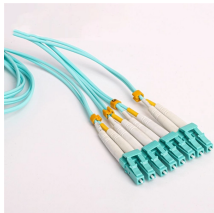

Whether you're linking tray segments or attaching accessories, the splice kit ...