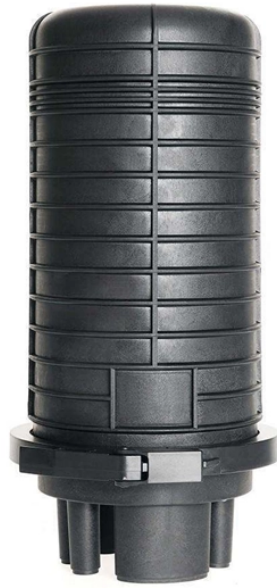

Cable tray connection fixing plate

Cable tray connection fixing plate

Fiberglass splice plates for cable tray systems. Multiple configurations available for tailored system assembly.

A wide selection of accessories for Snake Tray's signature aluminum cable trays.

The Galixis Conduit Fixing Plate is designed for quick and convenient cable management. Featuring screw-less installation, this plate can be easily mounted at any position on a cable tray, allowing for ...

Cable tray fitting accessories are used to connect different sections of cable trays together. They provide secure and reliable connections, ensuring the structural integrity of the cable tray system.

The flexible horizontal adjustable splice plates are designed to allow for horizontal direction changes when standard horizontal fittings do not conform. The splices are furnished in pairs and include ...