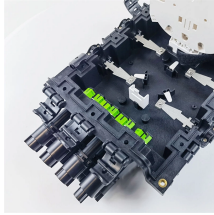

Cable tray connection fixing plate

Cable tray connection fixing plate

Fiberglass splice plates for cable tray systems. Multiple configurations available for tailored system assembly.

A wide selection of accessories for Snake Tray's signature aluminum cable trays.

The Galixis Conduit Fixing Plate is designed for quick and convenient cable management. Featuring screw-less installation, this plate can be easily mounted at any position on a cable tray, allowing for ...

Cable tray fitting accessories are used to connect different sections of cable trays together. They provide secure and reliable connections, ensuring the structural integrity of the cable tray system.

The flexible horizontal adjustable splice plates are designed to allow for horizontal direction changes when standard horizontal fittings do not conform. The splices are furnished in pairs and include ...