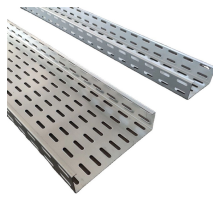

## Cable tray connecting piece 200

These narrow cable trays are ideal for applications requiring cable trays without a conduit. They work particularly well for cable drops, branch runs, and smaller bundles of cables.

Cable tray fitting accessories are used to connect different sections of cable trays together. They provide secure and reliable connections, ensuring the structural integrity of the cable tray system.

Cut, bend, and connect the wire mesh trays to route cable and hose in configurations such as curves, slopes, and tees. They are a lightweight option for organizing bundles of cable and hose while ...

Cable Tray, 2" Depth x 4" Width x 10" Section, Material: Carbon Steel. Finish: Electroplated Zinc.

Usable as a straight connector for straight connections of cable trays (FT) with a side height of 200 mm. Usable as angle connector for horizontal brackets without fittings.

Choose from our selection of cable tray connectors, including cable and hose trays, steel formable cable and hose trays, and more. Same and Next Day Delivery.