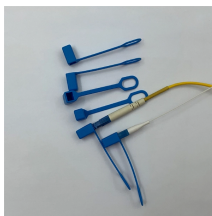

Cable tray clamp fixing strap

Cable tray clamp fixing strap

TechLine Mfg. Hold Down Clamps are available in aluminum or hot dipped galvanized. Hold down clamps are used to anchor Snap Trap or other cable tray to a structural element.

Cable Tray Ground Clamp, 6 AWG - 250 MCM, Aluminum With Tin Plating, Stainless Steel Hardware, Suitable for Outdoor Applications With Flange In/Out Cable Tray Design

Cable tray clamps are used for connecting and grounding rigid conduit, IMC, or EMT to cable trays. They secure and bond metal conduit (rigid steel or aluminum, IMC and EMT) to the side rails of steel ...

These special heavy duty tray hold down cable tray clamps and expansion guides are ideal for fastening tray to C-Channels and beams, such as those found on bridges.

Made with chemicals safer for human health and the environment. Manufactured on farms or in facilities that protect the rights and/or health of workers. Need help?

Features Description: Kit of fixing clamps for the mesh cable tray CTN. Provides a quick and heavy duty fixing for the cable tray and ensures 100% safety for the cables. Material: Zinc plated steel. Pack ...