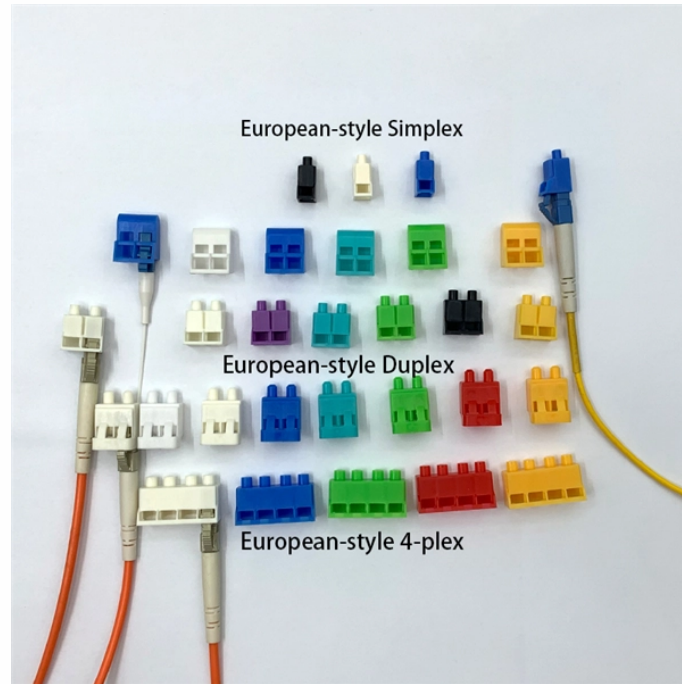

Cable tray chair

Cable tray chair

With this cable management tray, you can keep all cords ...

The Steelcase Universal Cable Management Kit makes neat work of power access. The cable management tray mounts discreetly under all Steelcase worksurfaces, fixed or height-adjustable.

Get cable management trays that protect your workspace and prevent tripping hazards. Find models suitable for different desk thicknesses with secure mounting.

The Cable Management Tray for Vari Electric Standing Desk is praised for its easy assembly, clean design, and effective cord management. Customers highlight its ...

From heavy power cable pathways on oil drilling platforms to data center cabling, explore the cable tray that's strong yet easy to install. Fast installation with dependable support.

Cable tray systems range from simple to highly customized, so it's a good idea to know what your application requires before you start shopping. Choose from basket style, snake trays, and solid or ...