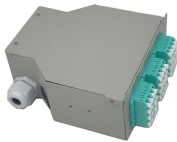

LENGTH ADJUSTABLE: Cable manager tray adjusts to three different lengths to match desk size and the distance cables need to be routed (2.6ft, 3.3ft, 3.9ft / 0.8m, 1m, 1.2m); All the hardware is ...