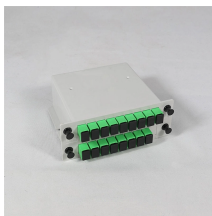

It is designed to eliminate cable stress and maintain a neat, organized cable layout within an enclosure or rack. The organizer includes mounting straps and an ...