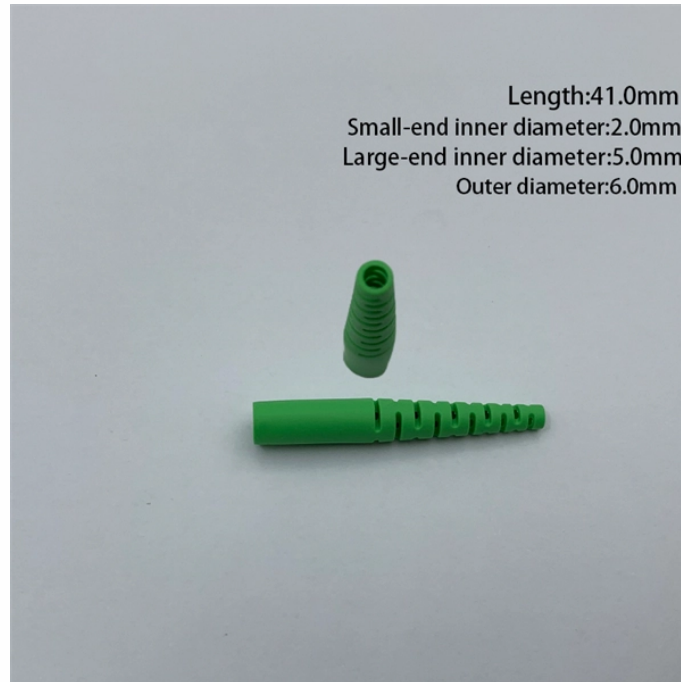

Cable puller large fiber optic cable

Cable puller large fiber optic cable

Heavy Duty 5x7 fiber optic pulling trailer with 3500 lbs., single axle. Capstan 36" diameter with a 7" pulling surface, stainless steel with industry-standard mount. The hand valve is a bi-directional lever ...

Learn more about how fiber internet compares to cable internet, including the technology, benefits, availability and more.

Hitch Mounts are a fast, easy way to mount the Fiber Optic Cable Puller. The Hitch Mount attaches directly into a typical 2" (51 mm) square Reese-type receiver and the cable puller mounts in a 2 1/2" ...