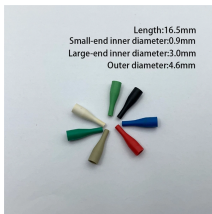

Pay your bill, find free WiFi, check your email, set up your voicemail, program your DVR and more!