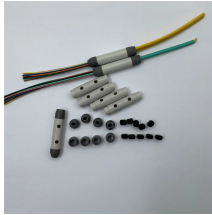

Choose from our selection of wire and cable, cords, wire rope and end fittings, and more. Same and Next Day Delivery.

Compare the speeds and prices of cable internet providers in your area. Find the best deal for you and get connected today!