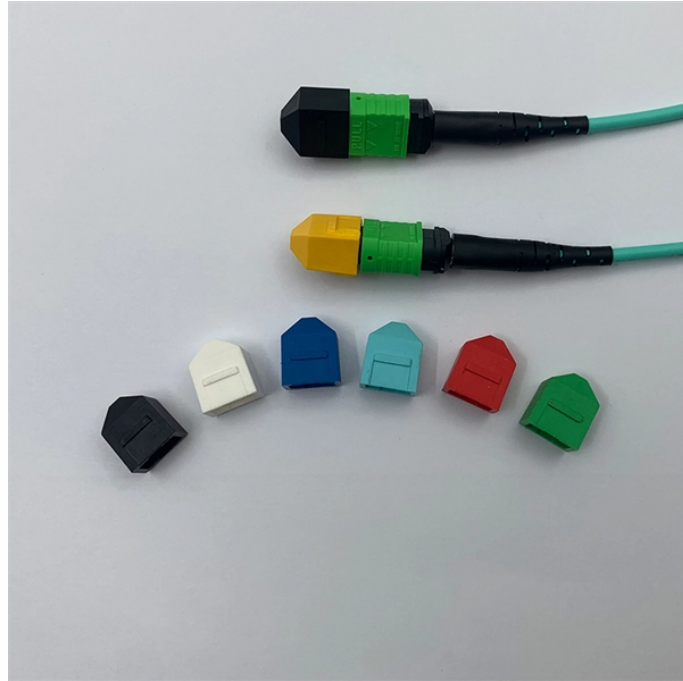

Cable Ring Reinforced Cable Tray Prices in Western Europe

Cable Ring Reinforced Cable Tray Prices in Western Europe

TRADE PRICE LISTCABLE MANAGEMENT ... EL600G
EL750G EL900G ELR300150G ELR450150G
ELR450300G ELR600150G ELR600300G
ELR600450G ELR750150G ELR750300G
ELR750450G ...

Discover the key factors affecting cable tray price per meter, including materials, demand, and competition. Get cost insights and future pricing trends.

Cabel trays, fittings, barrier strips, covers, accessories 5 Items Show 25 50 75 100 per page Sort By Cable Trays in various edge heights Edge Height 35 Edge Height 50 Edge Height 60 Edge Height 85 ...

GRP cable trays and GRP cable ladders are cable support systems made from Glass Reinforced Plastic. They are designed to support and manage electrical, data, and control cables in industrial, ...

We offer a wide range of cable tray systems to support tubing, electrical cables and instrumentation. Our cable trays are produced in fit for purpose materials like stainless steel, galvanized, aluminium and ...

Discover a comprehensive range of high-quality cable trays and cable ladders at ekabel24 - the reliable choice for safe, organized, and standards-compliant routing of power, data, and control cables.

The cost of steel cable trays generally falls between \$5 and \$25 per meter, depending on several factors such as the tray's gauge, finish, and the ...