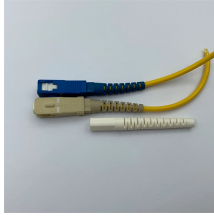

Cable Distribution Box Distribution Board

Kabeldon distribution boards are specifically designed for outdoor installations and they come as pre-assembled systems, ready to install. They combine the advantages of the flexible IP-system with ...