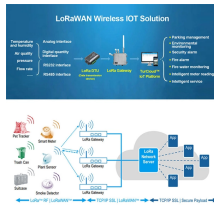

The service provides automated computer translations that are only an approximation of the website's original content. The translations should not be considered exact and only used as a rough guide.