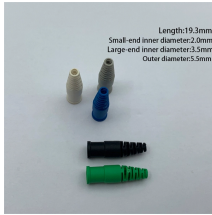

Book Bus Tickets Online with redBus! You can travel low cost airport shuttles, trains & bus to and from your accomdation. Find affordable travel tickets across the world, all at one place. We ensure your ...