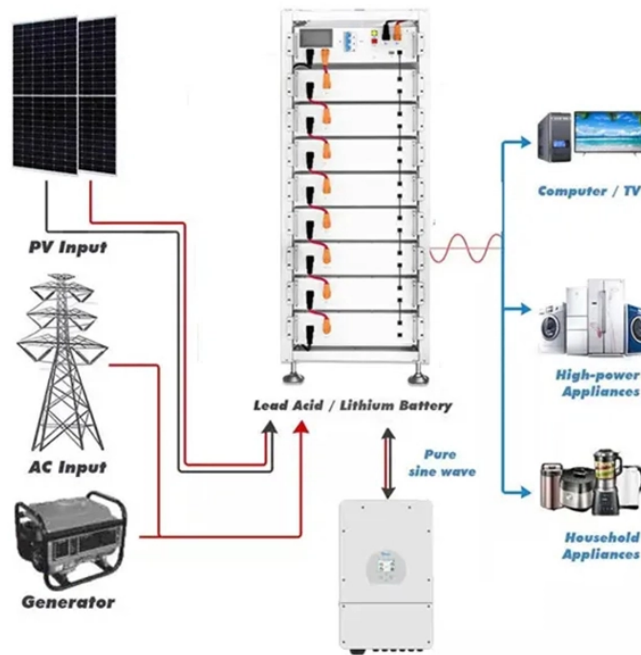

## Bus trunking connector specifications

Systems: AC-3Ø3W, 3Ø4W, 1Ø2W, 1Ø3W, DC-2 Pole. All neutrals are 100% capacity. NOTE: All values are for thermal rated busway. Contact Schneider Electric for other options such as low current ...

The Vertiv™ Powerbar busway system patented range of busbar trunking adds overhead power distribution to your data center, allowing increased accessibility to power loads for maintenance.